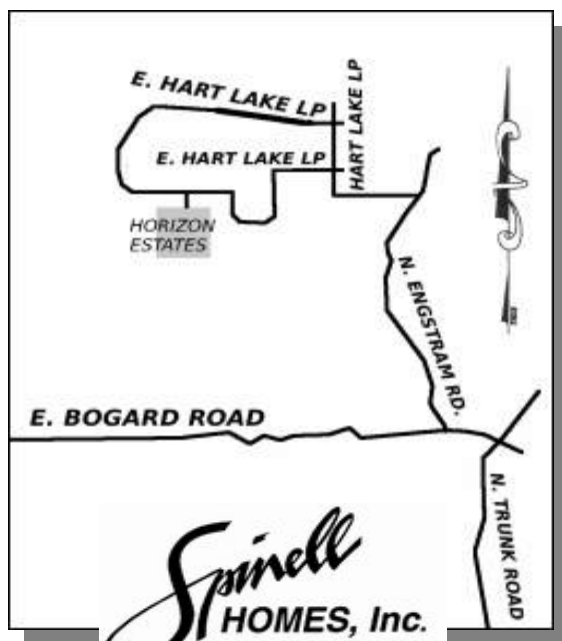

Horizon Estates

Lot Pricing

Lot	Block	Lot Size	Lot Description	Price
1	1	1.51 acre	south west sun exposure	\$59,000
2	1	1.44 acre	possible views	\$75,000
3	1	1.44 acre	possible views	\$75,000
4	1	1.63 acre	possible views	SOLD
5	1	2.03 acre		\$64,000
6	1	3.27 acre		SOLD
7	1	1.65 acre		\$64,000
1	2	1.54 acre	possible views	\$64,000
2	2	1.31 acre	possible views	\$64,000
3	2	1.27 acre	possible views	\$64,000
4	2	1.30 acre	mountain views	\$61,000
1	5	2.49 acre	mountain views	\$85,000
2	5	1.42 acre	mountain views	\$75,000
3	5	1.32 acre	mountain views	\$75,000
4	5	1.62 acre		\$75,000
5	5	1.68 acre		\$69,500
6	5	1.79 acre	mountain views	\$64,000